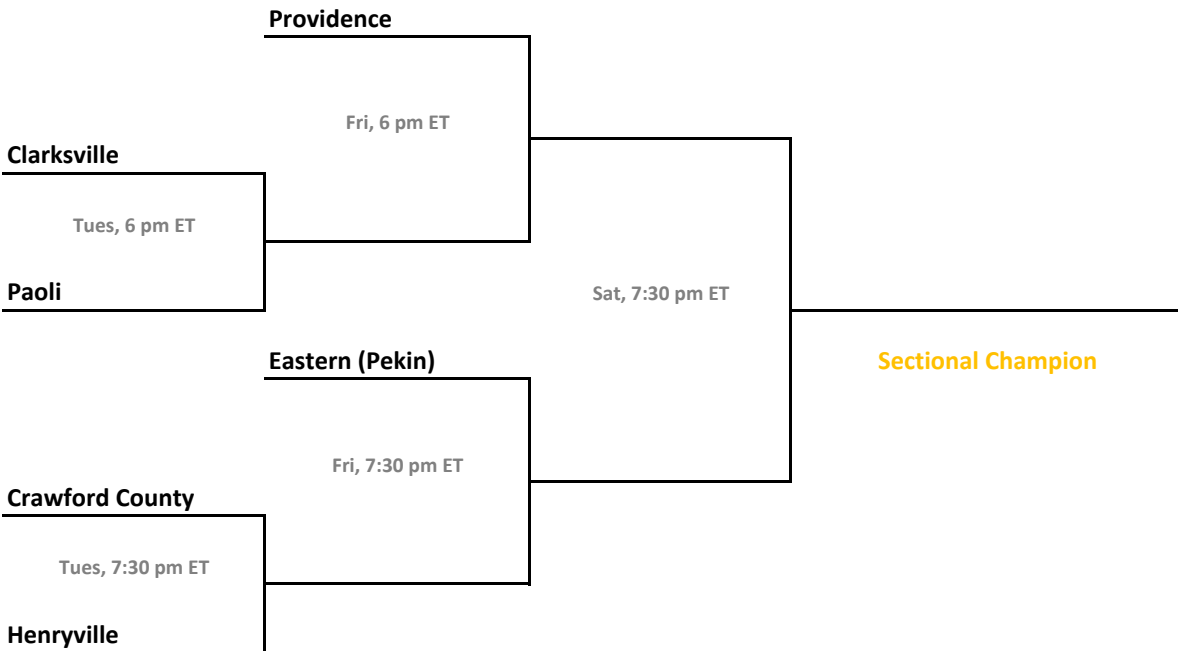

2012-13 IHSAA Class 2A Girls Basketball

38th Annual State Tournament Series

Sectionals
Feb. 4-9, 2013

Class 2A, Sectional 45 | South Ripley (6 teams)

Class 2A, Sectional 46 | Paoli (6 teams)

Sectionals: \$6 per session; \$10 season.