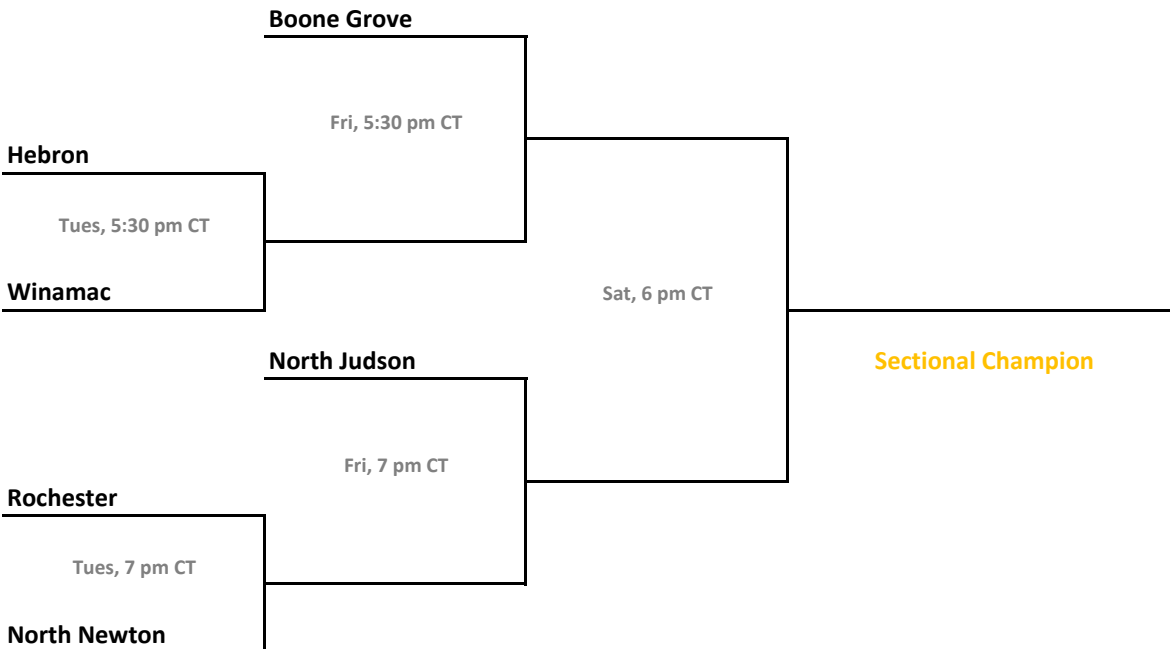

2012-13 IHSAA Class 2A Girls Basketball

38th Annual State Tournament Series

Sectionals
Feb. 4-9, 2013

Class 2A, Sectional 33 | River Forest (6 teams)

Class 2A, Sectional 34 | Hebron (6 teams)

Sectionals: \$6 per session; \$10 season.

2012-13 IHSAA Class 2A Girls Basketball

38th Annual State Tournament Series

Sectionals
Feb. 4-9, 2013

Class 2A, Sectional 35 | Central Noble (6 teams)

Class 2A, Sectional 36 | Bluffton (6 teams)

Sectionals: \$6 per session; \$10 season.

2012-13 IHSAA Class 2A Girls Basketball

38th Annual State Tournament Series

Sectionals
Feb. 4-9, 2013

Class 2A, Sectional 37 | Wabash (7 teams)

Class 2A, Sectional 38 | Fountain Central (6 teams)

Sectionals: \$6 per session; \$10 season.

2012-13 IHSAA Class 2A Girls Basketball
38th Annual State Tournament Series

Sectionals
Feb. 4-9, 2013

Class 2A, Sectional 39 | Madison-Grant (6 teams)

Class 2A, Sectional 40 | Shenandoah (6 teams)

Sectionals: \$6 per session; \$10 season.