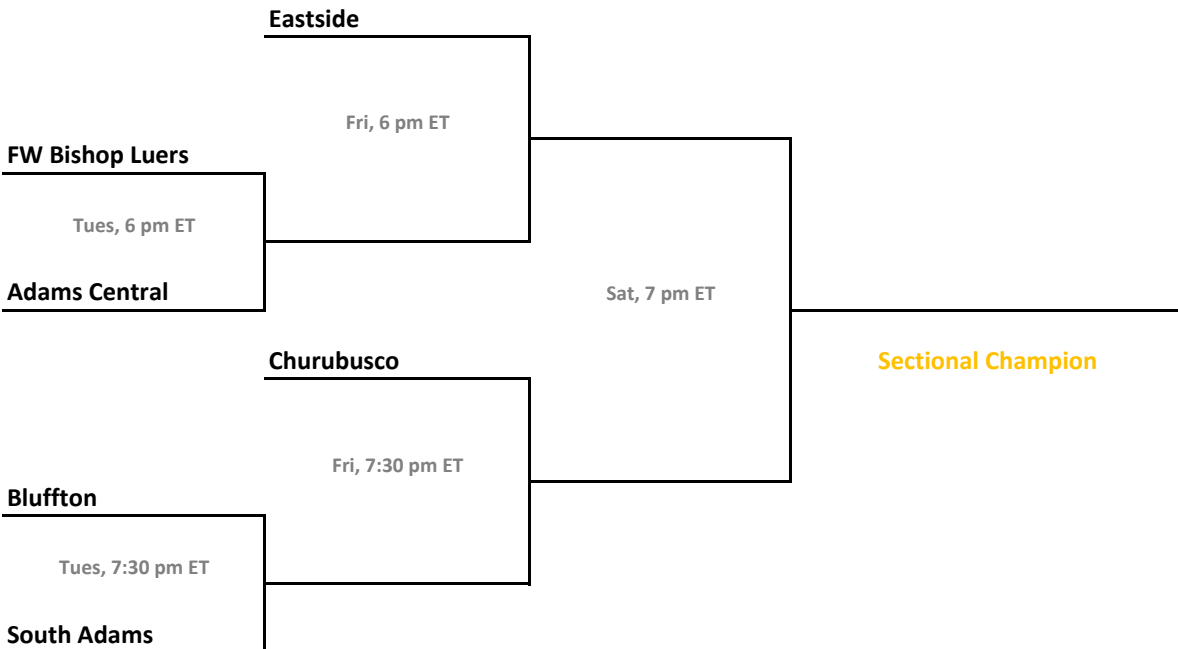

2012-13 IHSAA Class 2A Girls Basketball

38th Annual State Tournament Series

Sectionals
Feb. 4-9, 2013

Class 2A, Sectional 35 | Central Noble (6 teams)

Class 2A, Sectional 36 | Bluffton (6 teams)

Sectionals: \$6 per session; \$10 season.

2012-13 IHSAA Class 2A Girls Basketball

38th Annual State Tournament Series

Sectionals
Feb. 4-9, 2013

Class 2A, Sectional 37 | Wabash (7 teams)

Class 2A, Sectional 38 | Fountain Central (6 teams)

Sectionals: \$6 per session; \$10 season.