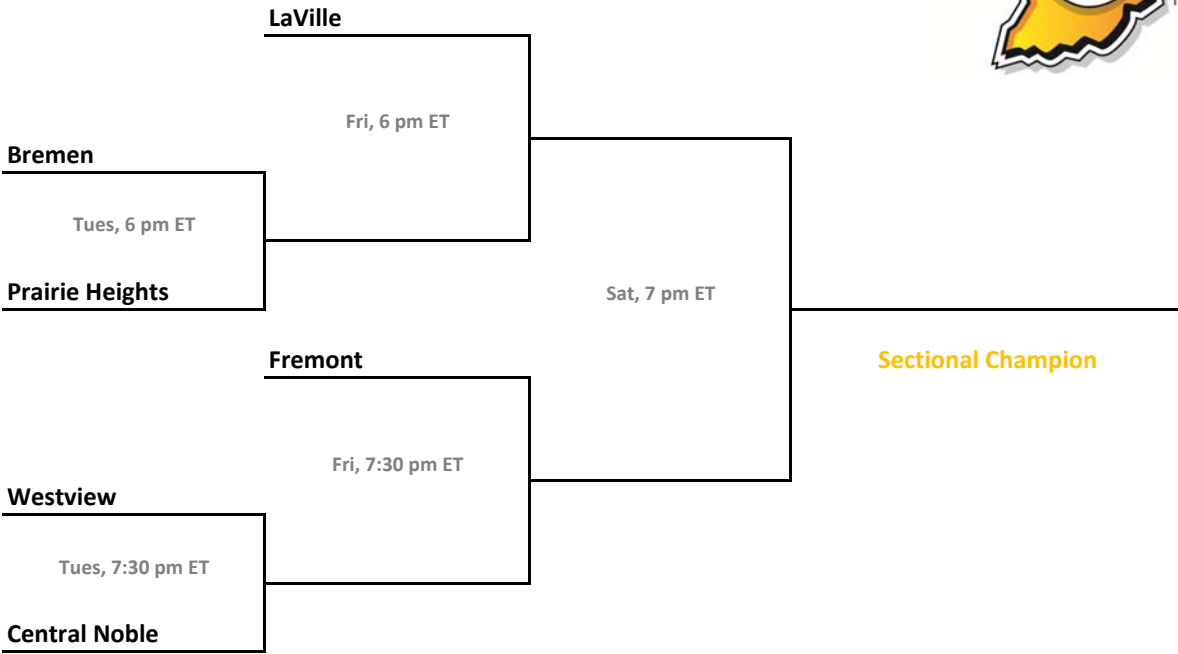

2012-13 IHSAA Class 2A Girls Basketball

38th Annual State Tournament Series

Sectionals
Feb. 4-9, 2013

Class 2A, Sectional 33 | River Forest (6 teams)

Class 2A, Sectional 34 | Hebron (6 teams)

Sectionals: \$6 per session; \$10 season.

2012-13 IHSAA Class 2A Girls Basketball

38th Annual State Tournament Series

Sectionals
Feb. 4-9, 2013

Class 2A, Sectional 35 | Central Noble (6 teams)

Class 2A, Sectional 36 | Bluffton (6 teams)

Sectionals: \$6 per session; \$10 season.

2012-13 IHSAA Class 2A Girls Basketball

38th Annual State Tournament Series

Sectionals
Feb. 4-9, 2013

Class 2A, Sectional 37 | Wabash (7 teams)

Class 2A, Sectional 38 | Fountain Central (6 teams)

Sectionals: \$6 per session; \$10 season.