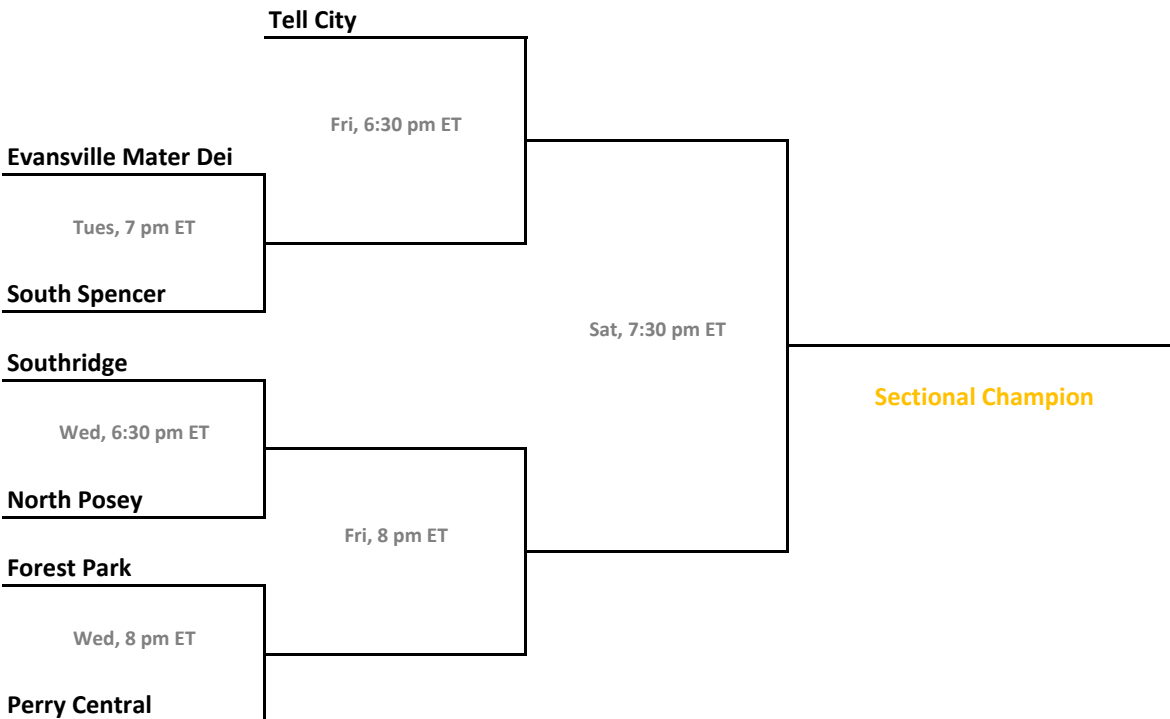

2012-13 IHSAA Class 2A Girls Basketball

38th Annual State Tournament Series

Sectionals
Feb. 4-9, 2013

Class 2A, Sectional 47 | Sullivan (7 teams)

Class 2A, Sectional 48 | Forest Park (7 teams)

Sectionals: \$6 per session; \$10 season.