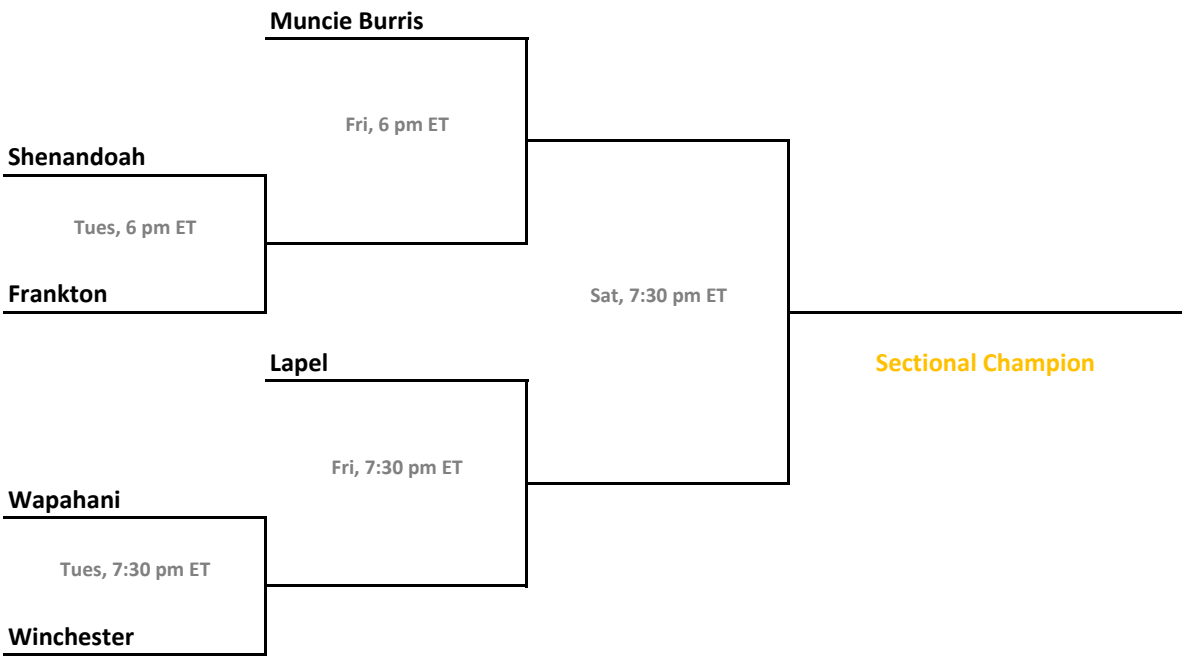

2012-13 IHSAA Class 2A Girls Basketball

38th Annual State Tournament Series

Sectionals
Feb. 4-9, 2013

Class 2A, Sectional 37 | Wabash (7 teams)

Class 2A, Sectional 38 | Fountain Central (6 teams)

Sectionals: \$6 per session; \$10 season.

2012-13 IHSAA Class 2A Girls Basketball
38th Annual State Tournament Series

Sectionals
Feb. 4-9, 2013

Class 2A, Sectional 39 | Madison-Grant (6 teams)

Class 2A, Sectional 40 | Shenandoah (6 teams)

Sectionals: \$6 per session; \$10 season.