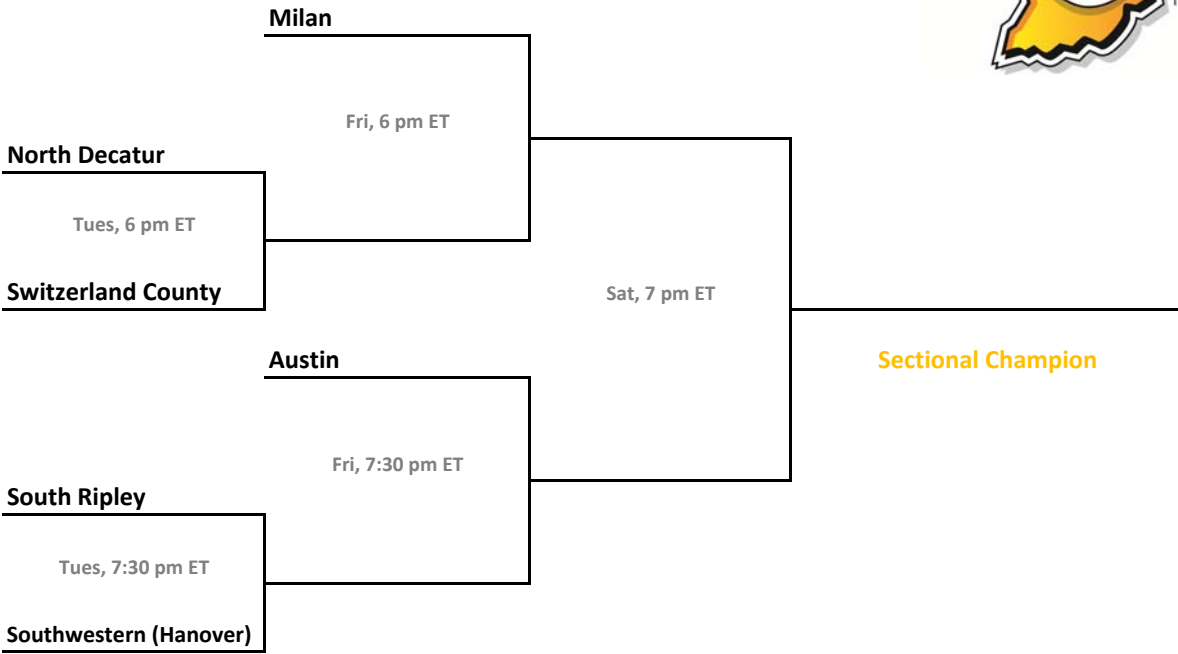

Class 2A, Sectional 45 | South Ripley (6 teams)