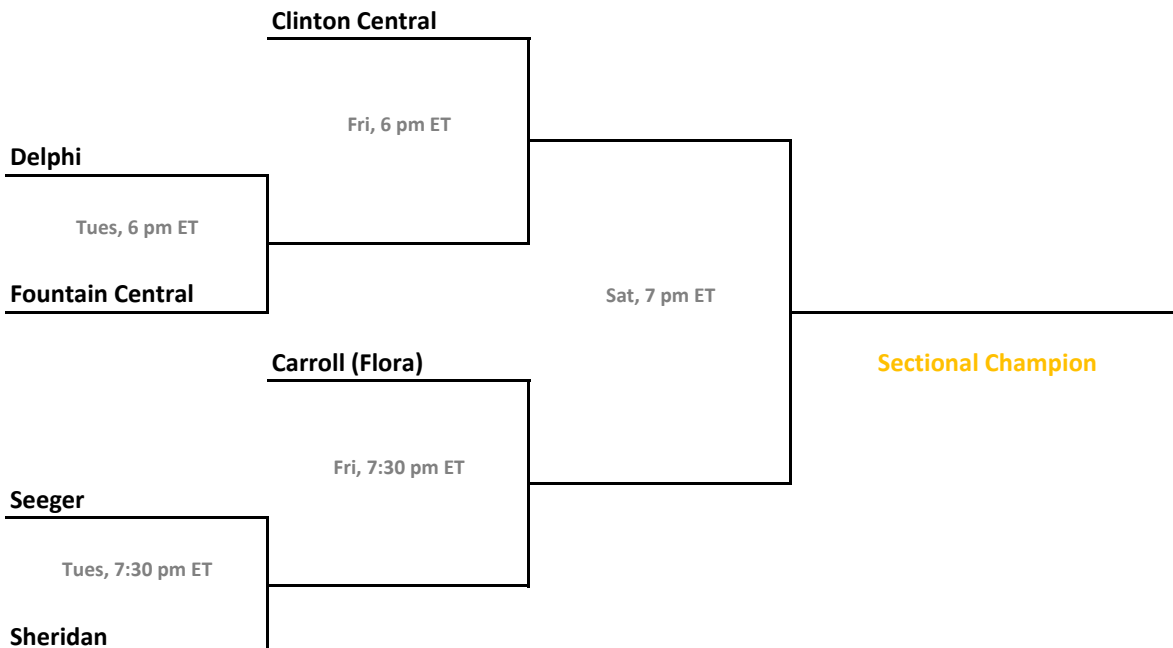

2012-13 IHSAA Class 2A Girls Basketball

38th Annual State Tournament Series

Sectionals
Feb. 4-9, 2013

Class 2A, Sectional 37 | Wabash (7 teams)

Class 2A, Sectional 38 | Fountain Central (6 teams)

Sectionals: \$6 per session; \$10 season.

2012-13 IHSAA Class 2A Girls Basketball
38th Annual State Tournament Series

Sectionals
Feb. 4-9, 2013

Class 2A, Sectional 39 | Madison-Grant (6 teams)

Class 2A, Sectional 40 | Shenandoah (6 teams)

Sectionals: \$6 per session; \$10 season.